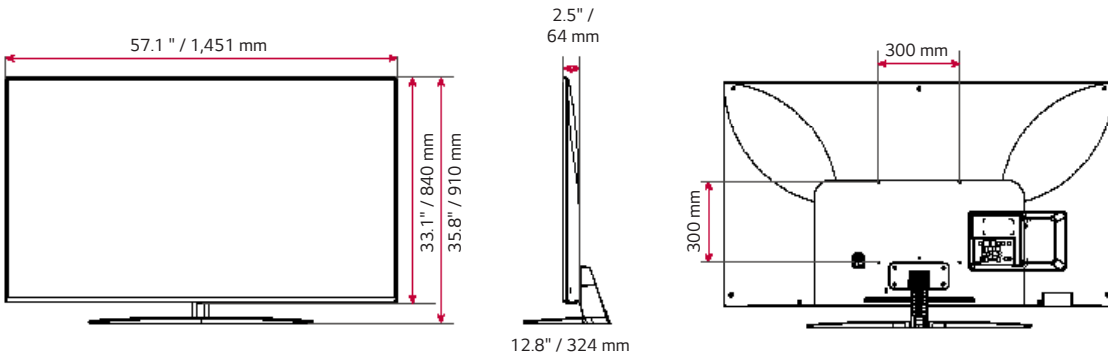

Pro:Centric Direct Hospitality Slim UHD TV with NanoCell Display and Embedded b-LAN

UT577H SERIES

DIMENSIONS

65"

55"

49"

Pro:Centric Direct Hospitality Slim UHD TV with NanoCell Display and Embedded *b*-LAN