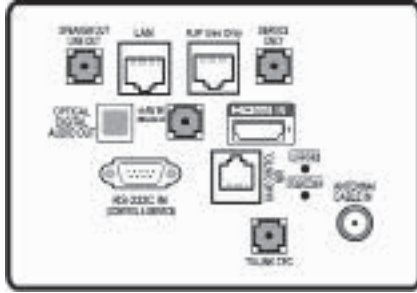

CONNECTIVITY

65" / 55" / 49"

- ① HDMI IN 2 (ARC)
- ② HDMI IN 3
- ③ USB IN

Design and specifications subject to change without notice.
Please contact your LG sales team to verify before ordering.

- www.lg.com/us/business/commercial-display
- [www.twitter.com/LGCommDisplays](https://twitter.com/LGCommDisplays)
- www.facebook.com/LGcommercialdisplays
- www.linkedin.com/company/lg-commercial-displays-usa
- www.youtube.com/lgcommercialdisplayusa
- 800-228-1236 | Hospitality Sales