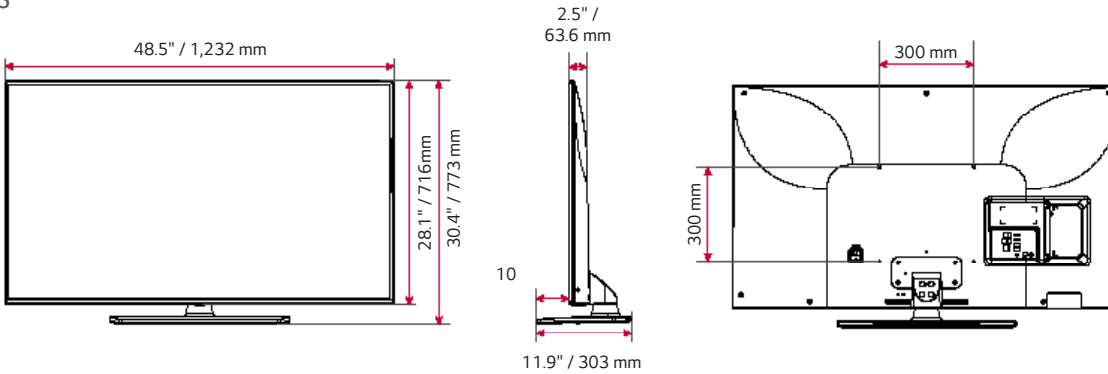

Pro:Centric Direct Hospitality Slim UHD TV with NanoCell Display and Embedded b-LAN

UT577H SERIES

DIMENSIONS

65"

55"

49"

Pro:Centric Direct Hospitality Slim UHD TV with NanoCell Display and Embedded *b*-LAN