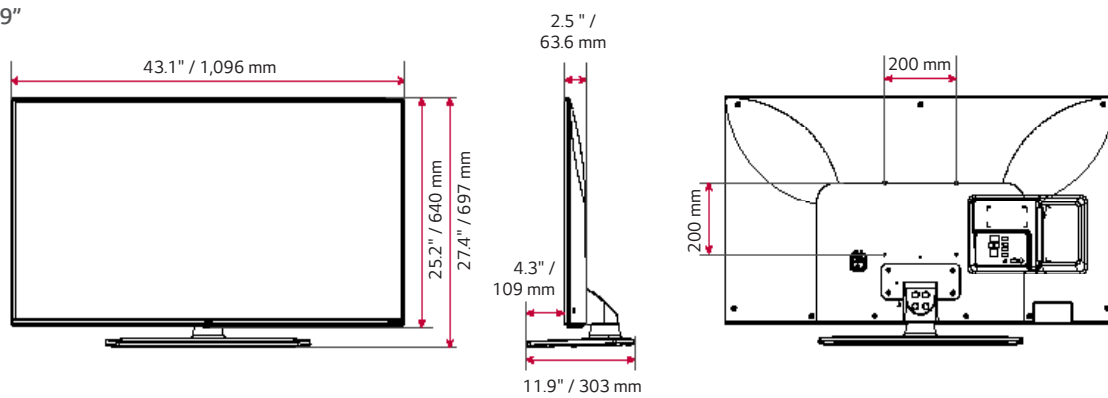

Pro:Centric Direct Hospitality Slim UHD TV with NanoCell Display and Embedded b-LAN

UT577H SERIES

DIMENSIONS

65"

55"

49"

Pro:Centric Direct Hospitality Slim UHD TV with NanoCell Display and Embedded *b*-LAN