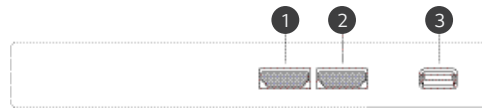

CONNECTIVITY

65" / 55" / 49"

- ① HDMI IN 2 (ARC)
- ② HDMI IN 3
- ③ USB IN

Design and specifications subject to change without notice.
Please contact your LG sales team to verify before ordering.

- www.lg.com/us/business/commercial-display
- [www.twitter.com/LGCommDisplays](https://twitter.com/LGCommDisplays)
- www.facebook.com/LGcommercialdisplays
- www.linkedin.com/company/lg-commercial-displays-usa
- www.youtube.com/lgcommercialdisplayusa
- 800-228-1236 | Hospitality Sales